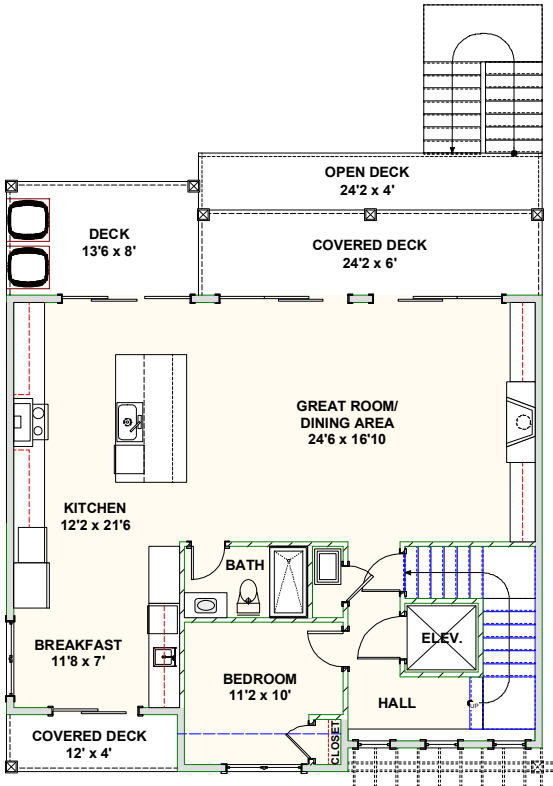

CAROLINA BLUEWATER CONSTRUCTION

BUILDING TOMORROW WITH AFFORDABLE QUALITY HOMES

910-575-7100

6934-9 BEACH DR SW, OCEAN ISLE BEACH, NC 28469

BEACH HOME 269

2,399 SQ FT | 4 BEDROOMS | 3 BATHS | 613 SQ FT DECKS

WWW.CAROLINABLUEWATERCONSTRUCTION.COM

BEACH HOME 269

2,399 SQ FT | 4 BEDROOMS | 3 BATHS | 613 SQ FT DECKS

37'8 x 43'6

1ST FLOOR - FLOOR PLAN

2ND FLOOR - FLOOR PLAN

3RD FLOOR -
OPEN DECK PLAN

CAROLINA
BLUEWATER
CONSTRUCTION