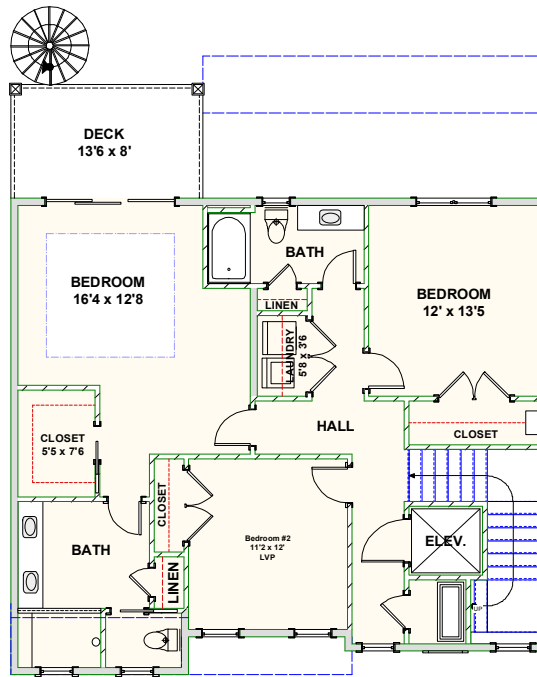

CAROLINA BLUEWATER CONSTRUCTION

BUILDING TOMORROW WITH AFFORDABLE QUALITY HOMES

910-575-7100

6934-9 BEACH DR SW, OCEAN ISLE BEACH, NC 28469

BEACH HOME 269

2,399 SQ FT | 4 BEDROOMS | 3 BATHS | 613 SQ FT DECKS

WWW.CAROLINABLUEWATERCONSTRUCTION.COM

BEACH HOME 269

2,399 SQ FT | 4 BEDROOMS | 3 BATHS | 613 SQ FT DECKS

37'8 x 43'6

1ST FLOOR - FLOOR PLAN

2ND FLOOR - FLOOR PLAN

3RD FLOOR -
OPEN DECK PLAN

CAROLINA
BLUEWATER
CONSTRUCTION